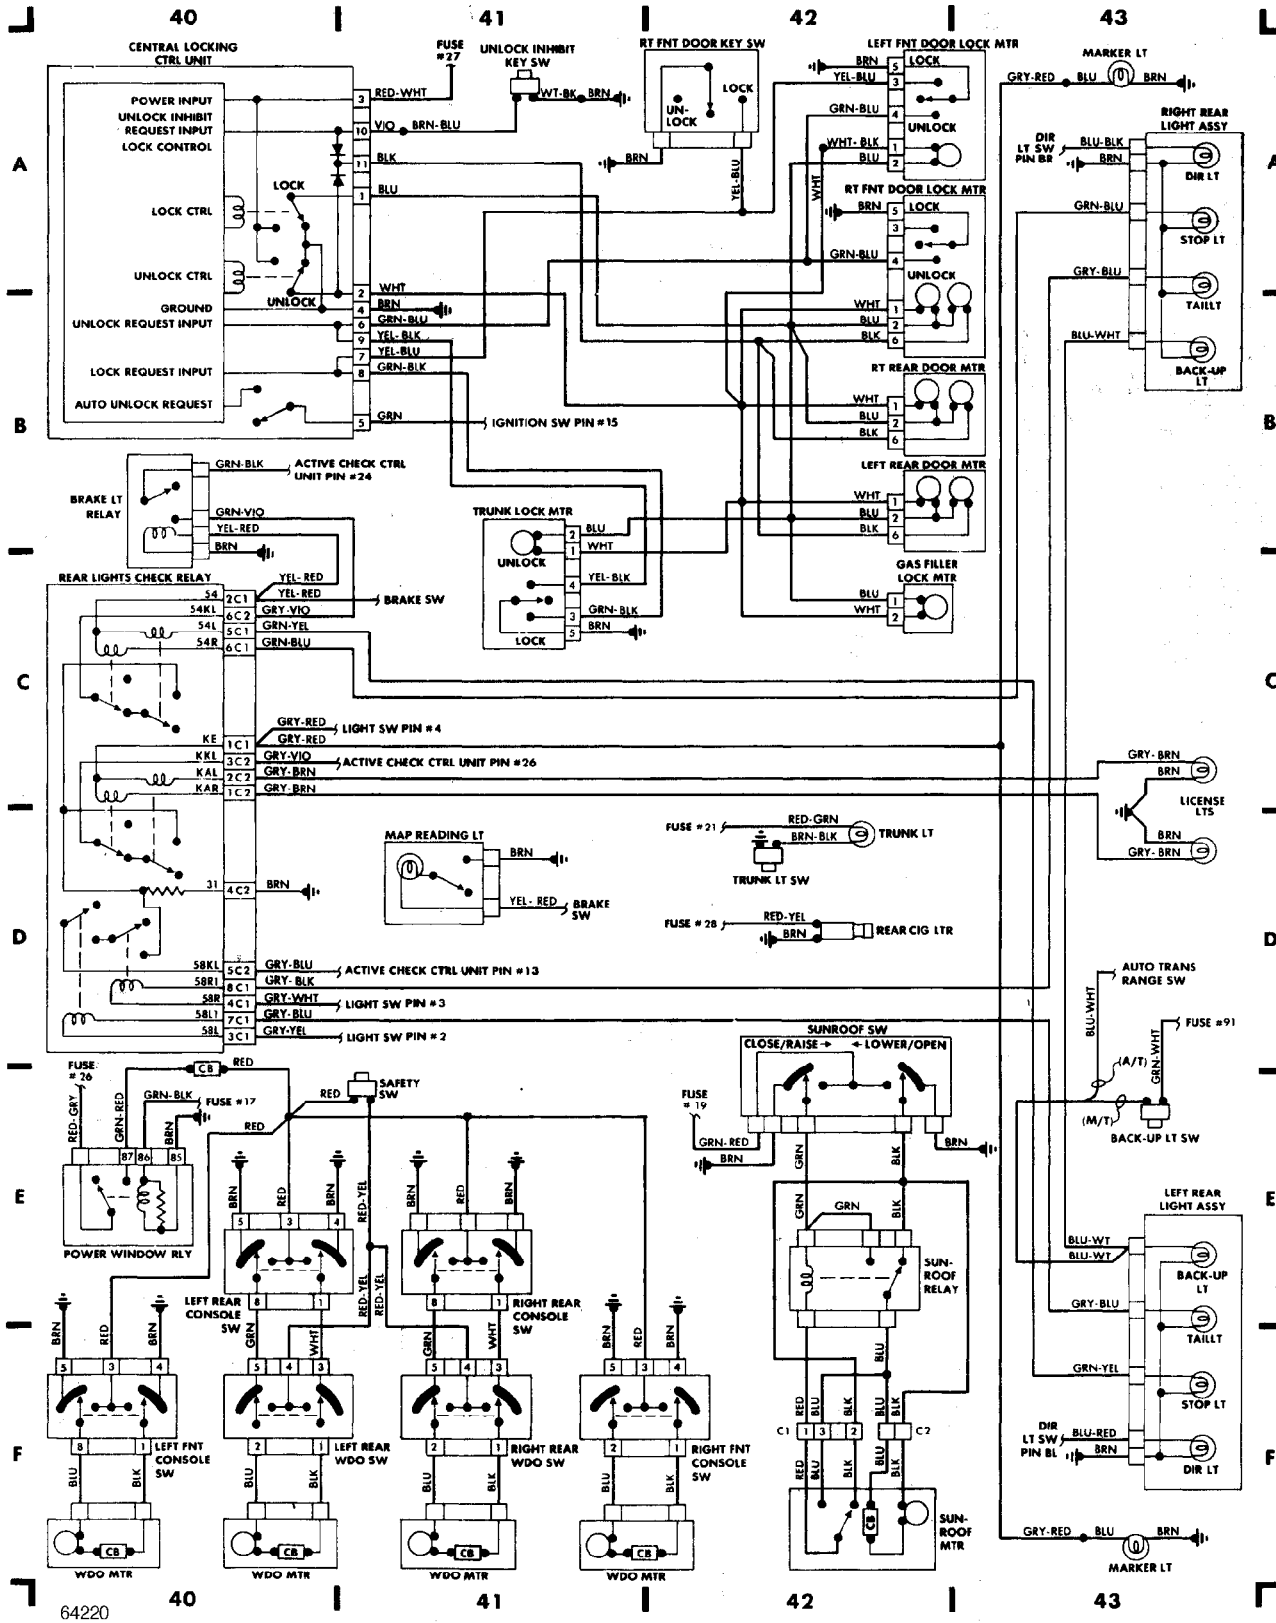

WIRING DIAGRAMS

Fig. 11: Rear Compartment & Accessories (Cont.) (Grids 40-43)

1987 BMW 735i

For DIAKOM-AUTO <http://www.diakom.ru> Taganrog support@diakom.ru (8634)315187

Copyright © 1998 Mitchell Repair Information Company, LLC

Friday, November 03, 2000 04:05PM

64220